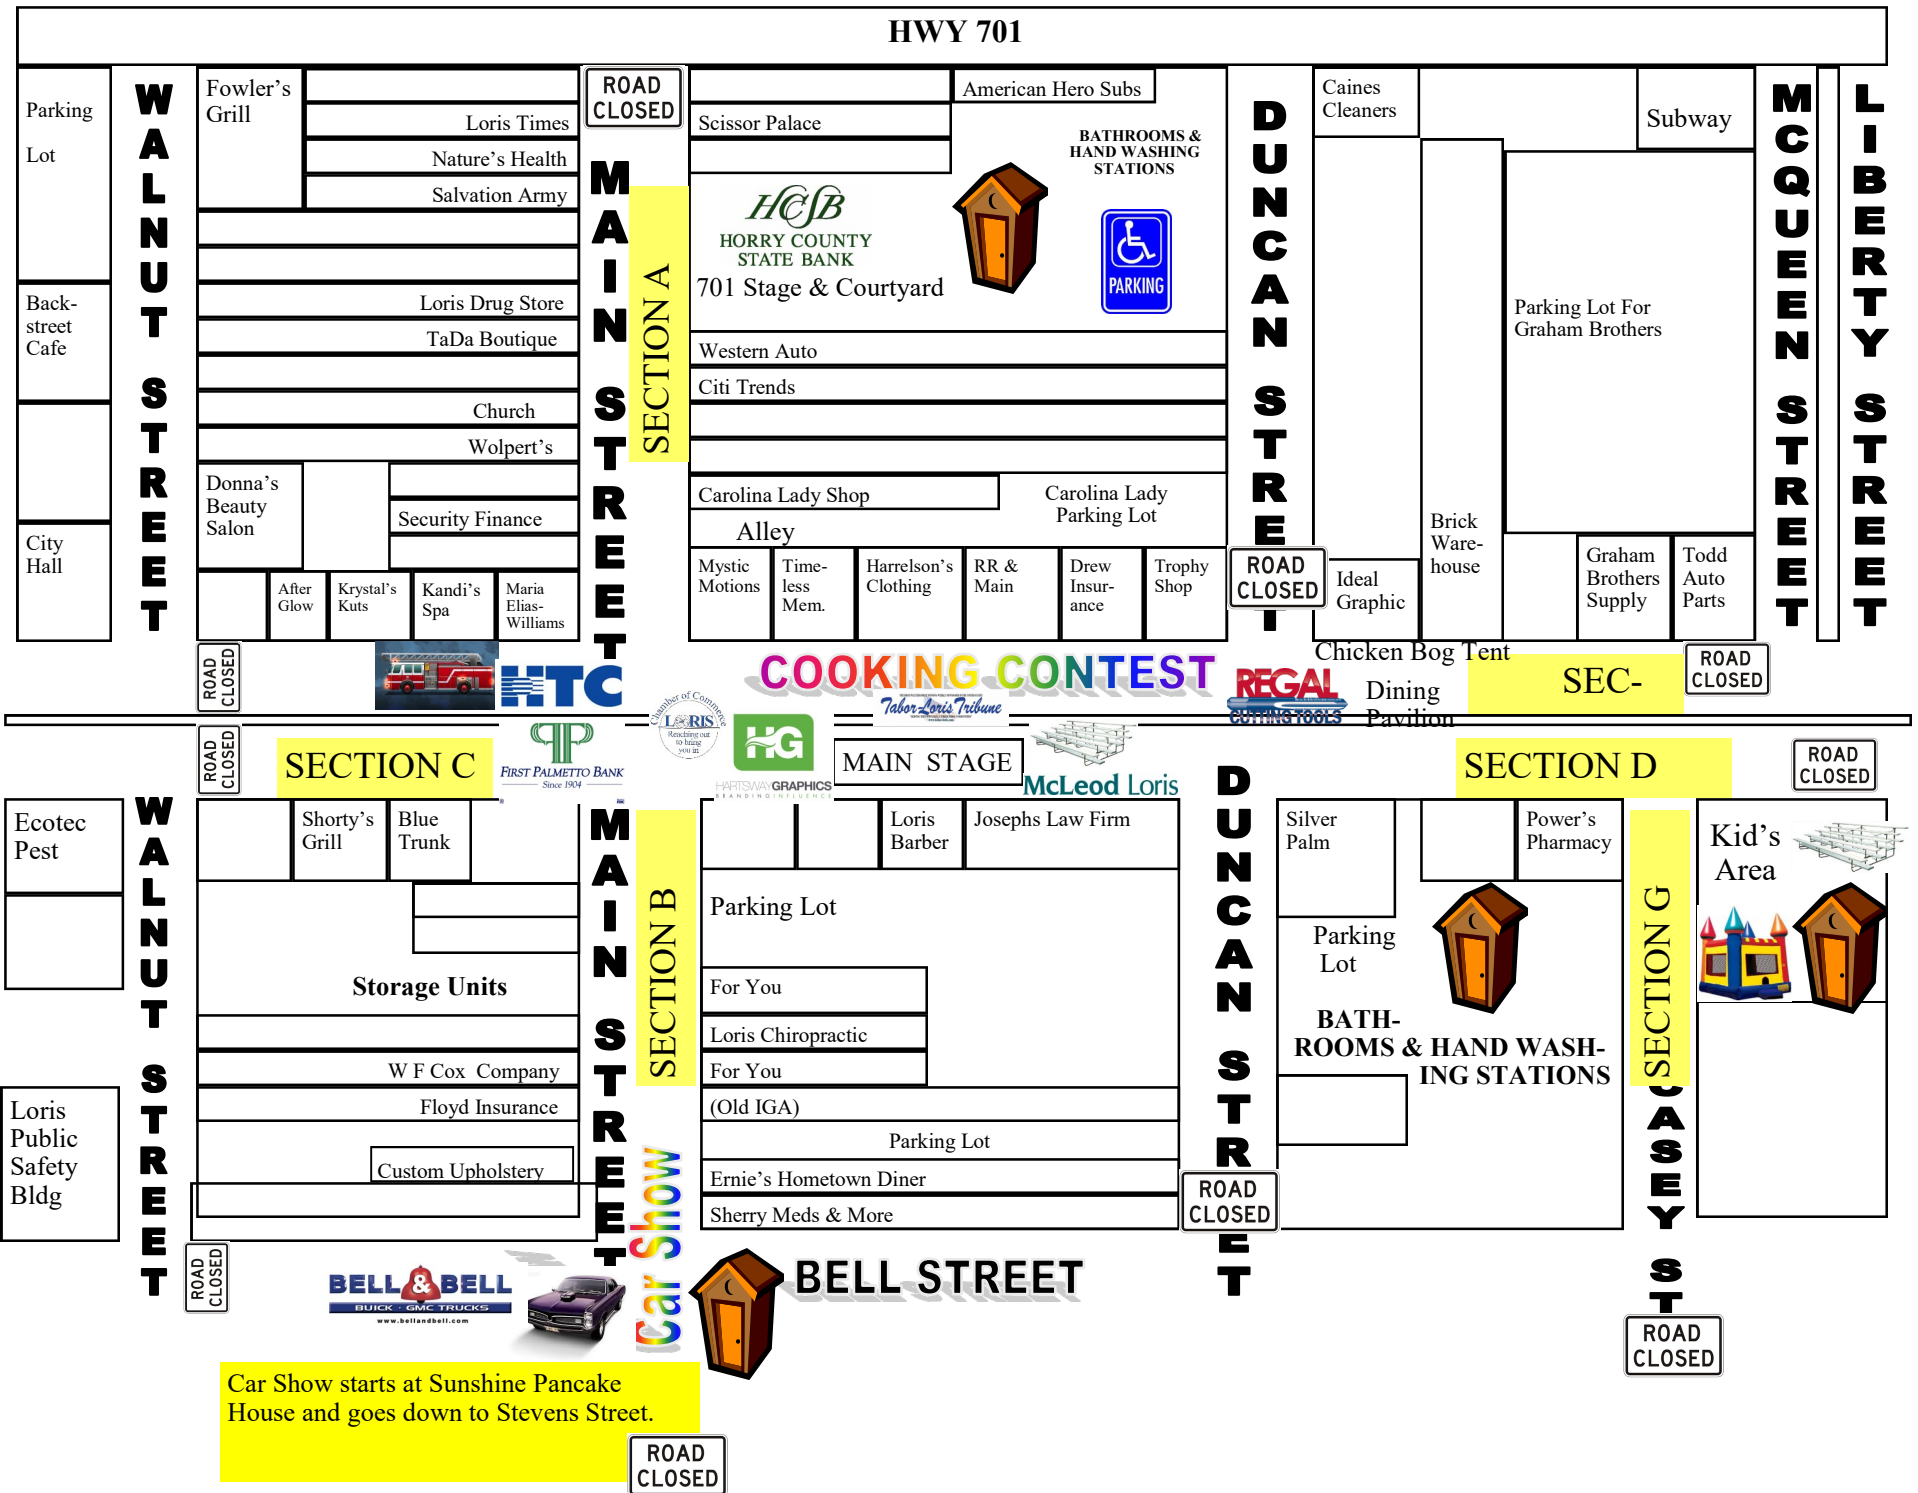

LORIS BOG-OFF FESTIVAL MAP

Car Show starts at Sunshine Pancake House and goes down to Stevens Street.

ROAD CLOSED